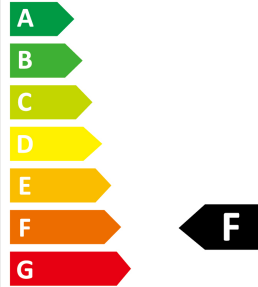

7
kWh/1000h

2019/2015

80526

650 lm (360°)

7W LED incl.

P_{ON} 7W P_{SB} <0,5W P_{NET} n/a

E14

3000 Kelvin

25.000h Lifetime

12.500x ON/OFF

AC 220-240V 50/60Hz

-20°C - +45°C

not dimmable

Hg 0mg

Light angle 200°

CRI≥80

9 1007371 434985

10564K

Importer:
Globo Handels GmbH
Gewerbestraße 3
9184 St. Peter
AUSTRIA
www.globo-lighting.com
office@globo-lighting.com
Made in P.R.C.